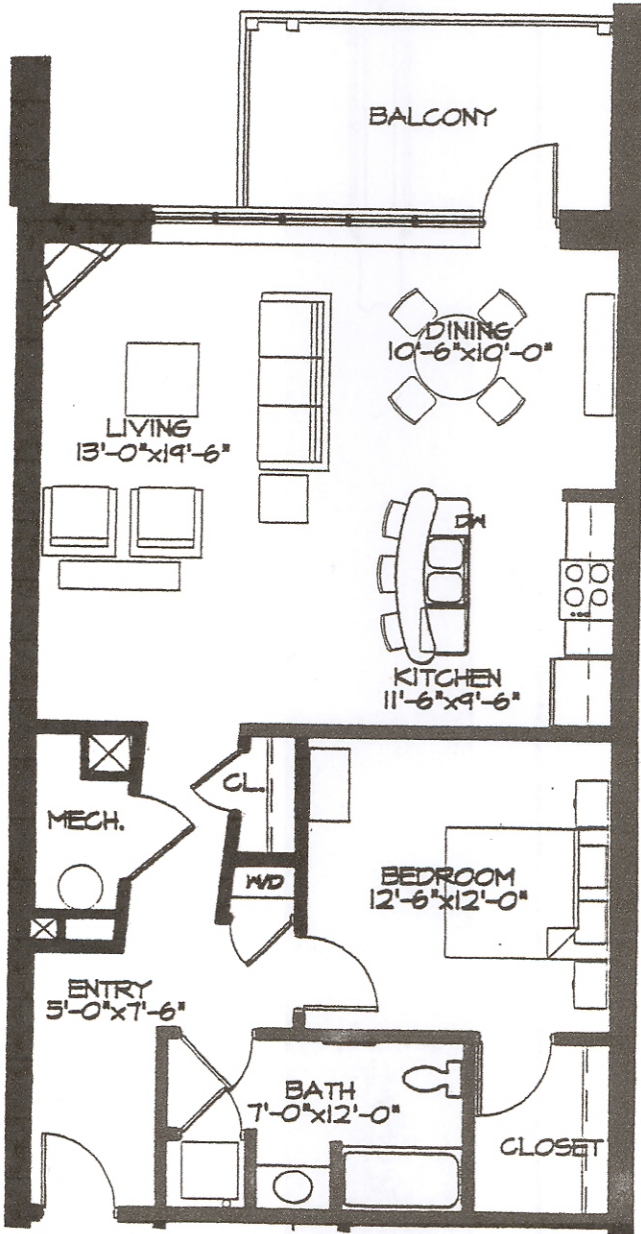

# Riverwatch Condominiums

**ONE BEDROOM (UNIT 203)**

947 Sq. Ft.